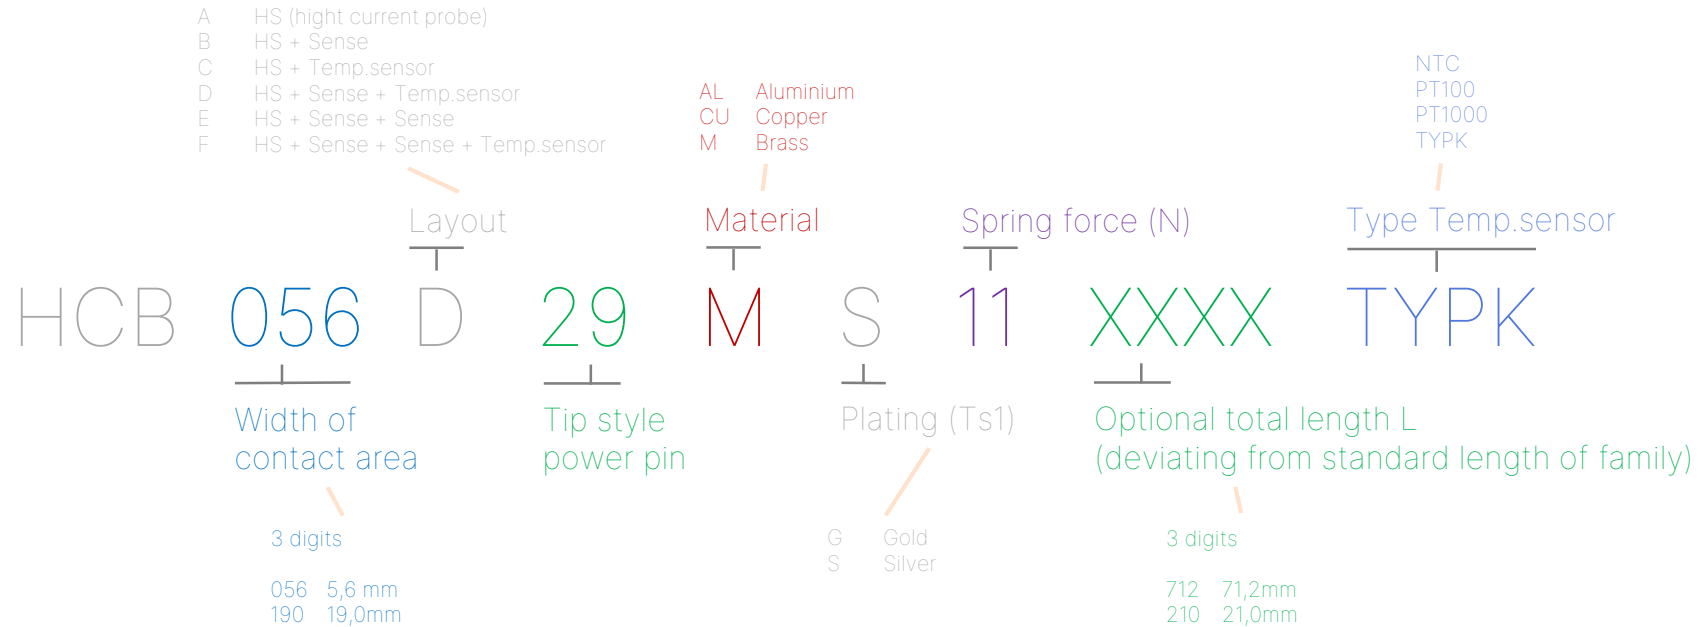

HCB – Blocks